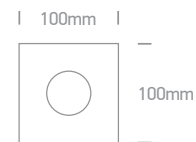

Decorative Spots

Die cast + glass

65105A/MC

65105A | 50W | MR16 | GU10 | Die cast + glass

ADJUSTABLE

IP20
offer

65305B | 3x40W | G9 | Die cast + glass

ADJUSTABLE