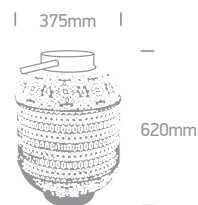

61048A | 40W | E27 | Metal | Table lamp

IP20

Suitable for 9G06F LED flame lamp.

61048B | 40W | E27 | Metal | Floor lamp

IP20

Suitable for 9G06F LED flame lamp.

Order Code	Colour	Watts	Input	Class		Notes
61048A	Antique oriental	40W	100-240V		1	-
61048B	Antique oriental	40W	100-240V		1	-

The Oriental Range

Metal

61050A | 40W | E27 | Metal | Table lamp

IP20

Suitable for 9G06F LED flame lamp.

61050B | 40W | E27 | Metal | Floor lamp

IP20

Suitable for 9G06F LED flame lamp.