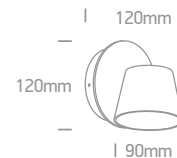

65740A | 2x6W | SMD 2835 | Aluminium