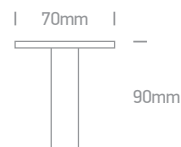

18

Decorative

Pages 487-512

MR16 | GU10 | GU5,3 | G4 | G9 | E27 | E14 | SMD LED | LED
Die cast + crystal | Wood | Metal | Plastic | ABS | PC

Crystal Recessed

Die cast + crystal

10101C4 | 10W | G4 | Die cast + crystal

IP20

offer

10101C5 | 10W | G4 | Die cast + crystal

IP20

offer

Order Code	Colour	Watts	Input	Class					Notes
10101C4/C	Chrome	10W	12V		40cm	60mm	30mm	50	-
10101C5/C	Chrome	10W	12V		40cm	60mm	30mm	50	-

one

Crystal Recessed