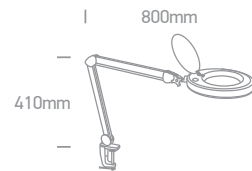

one

The Magnifying Lens LED Lamp

61066 | 8W | SMD 2835 | Plastic

Magnifying lens.

A-A+

LED BUILT IN 80 CRI
ADJUSTABLE CE 2 YEAR

IP20

61066T | White floor stand for 61066