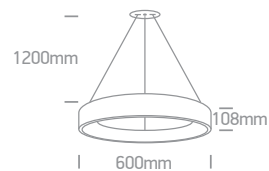

A-A+ 62180NB/B/W

new
IP20

62180NB | 80W | SMD 2835 | Metal base + aluminium + PMMA