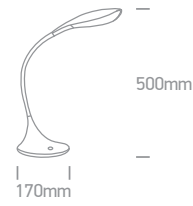

61068 | 15W | LED | Variable colour temperature | Dimmable | ABS