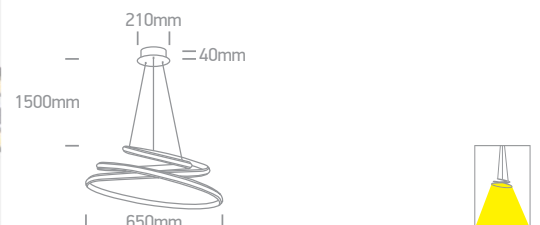

LED Pendant Rings

63046 | 25W | SMD 2835 | Steel + aluminium

Oval shape.

IP20

63046A | 45W | SMD 2835 | Steel + aluminium

IP20

63046B | 50W | SMD 2835 | Steel + aluminium

IP20