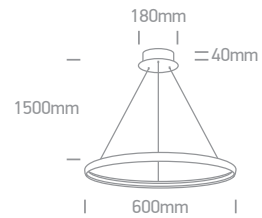

LED Pendant Rings

63048 | 19W | SMD 2835 | Steel + aluminium

LED BUILT IN
80 CRI CE 2 YEAR

IP20

63048 | 19W | SMD 2835 | Steel + aluminium

LED BUILT IN
80 CRI CE 2 YEAR

IP20

63048 | 19W | SMD 2835 | Steel + aluminium

LED BUILT IN
80 CRI CE 2 YEAR

IP20

Order Code	Colour	Light Colour	CCT (K)	Watts	Lumen (lm)	Input	Class	📦	Notes
63048/W	White	Warm white	3000K	19W	1000lm	230V	⊕	1	Complete with 24V DC driver
63048/B	Black	Warm white	3000K	19W	1000lm	230V	⊕	1	Complete with 24V DC driver
63048/C	Chrome	Warm white	3000K	19W	1000lm	230V	⊕	1	Complete with 24V DC driver