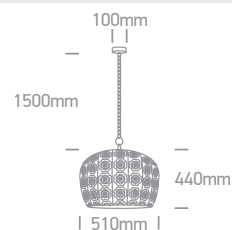

Order Code	Colour	Watts	Input	Class		Notes
61050A	Antique oriental	40W	100-240V		1	-
61050B	Antique oriental	40W	100-240V		1	-
63052	Antique oriental	40W	100-240V		1	-