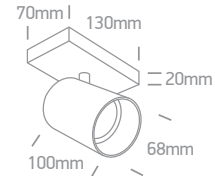

one

The Retro GU10 Spots

65105N | 10W | MR16 | GU10 | Aluminium

DARK LIGHT
IP20

65205N | 2x10W | MR16 | GU10 | Aluminium

DARK LIGHT
IP20

65305N | 3x10W | MR16 | GU10 | Aluminium

DARK LIGHT
IP20

65105NA | 10W | MR16 | GU10 | Aluminium

With switch.

DARK LIGHT
IP20

Order Code	Colour	Reflector	Watts	Input	Class		Notes
65105N/W	White	Black	10W	100-240V		24	-
65105N/B	Black	Brass	10W	100-240V		24	-
65205N/W	White	Black	2x10W	100-240V		12	-
65205N/B	Black	Brass	2x10W	100-240V		12	-
65305N/W	White	Black	3x10W	100-240V		12	-
65305N/B	Black	Brass	3x10W	100-240V		12	-
65105NA/W	White	Black	10W	100-240V		24	-
65105NA/B	Black	Brass	10W	100-240V		24	-