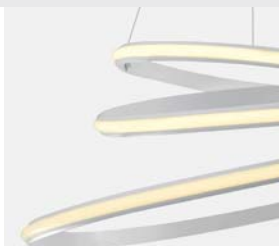

LED Pendant Rings

63046 | 25W | SMD 2835 | Steel + aluminium

Oval shape.

IP20

63046A | 45W | SMD 2835 | Steel + aluminium

IP20

63046B | 50W | SMD 2835 | Steel + aluminium

IP20