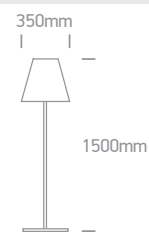

Order Code	Colour	Watts	Input	Class	⏏	📦	Notes
61040/AN	Anthracite	20W	100-240V	☐	300cm	1	-