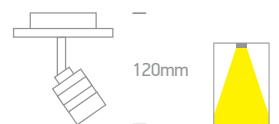

Decorative Spots

Die cast + glass

65105A/MC

65105A | 50W | MR16 | GU10 | Die cast + glass

ADJUSTABLE

IP20
offer

65305B | 3x40W | G9 | Die cast + glass

ADJUSTABLE