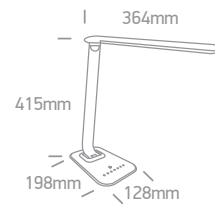

Reading LED Lamps

61070 | 5W | SMD 2835 | Dimmable | Plastic

61068 | 15W | LED | Variable colour temperature | Dimmable | ABS

61068B | 12W | SMD 2835 | Dimmable | ABS

61072 | 6W | SMD 2835 | Dimmable | ABS