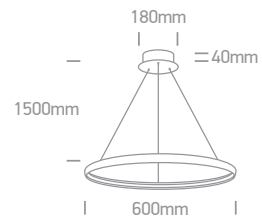

IP20

63048 | 19W | SMD 2835 | Steel + aluminium

LED BUILT IN
80 CRI CE 2 YEAR

A-A+ 63048/C

IP20

Order Code	Colour	Light Colour	CCT (K)	Watts	Lumen (lm)	Input	Class	📦	Notes
63048/W	White	Warm white	3000K	19W	1000lm	230V	⊕	1	Complete with 24V DC driver
63048/B	Black	Warm white	3000K	19W	1000lm	230V	⊕	1	Complete with 24V DC driver
63048/C	Chrome	Warm white	3000K	19W	1000lm	230V	⊕	1	Complete with 24V DC driver