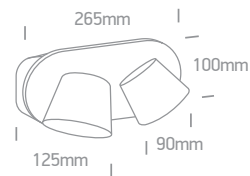

Order Code	Colour	Light Colour	CCT (K)	Watts	Lumen (lm)	Input	Class		Notes
65740/W/W	White	Warm white	3000K	6W	500lm	230V		12	Complete with 300mA driver
65740A/W/W	White	Warm white	3000K	2x6W	2x500lm	230V		12	Complete with 300mA driver