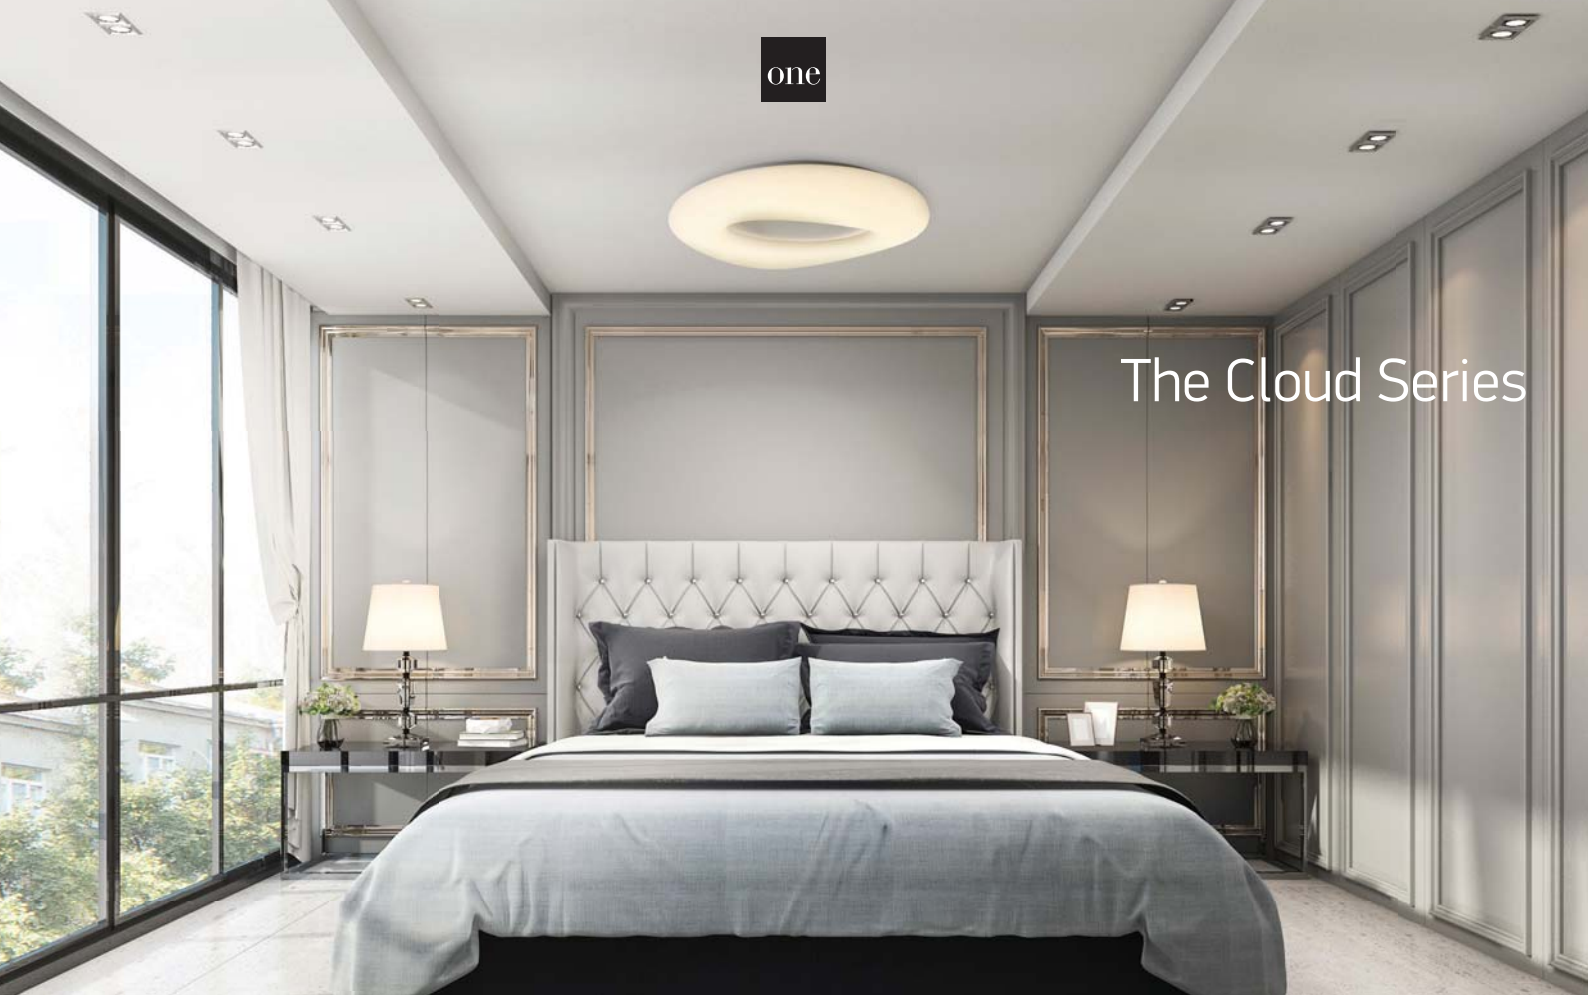

The Cloud Series

62148A | 23W | SMD 2835 | Metal base + PC

new

IP20

A-A⁺⁺

62148B | 40W | SMD 2835 | Metal base + PC

new

IP20