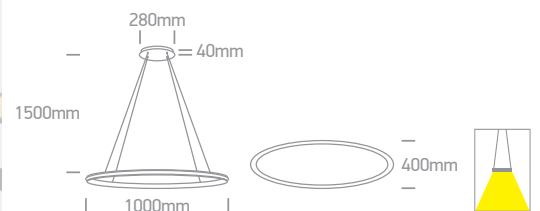

LED Pendant Rings

63046 | 25W | SMD 2835 | Steel + aluminium

Oval shape.

IP20

63046A | 45W | SMD 2835 | Steel + aluminium

IP20

63046B | 50W | SMD 2835 | Steel + aluminium

IP20