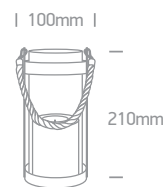

one

The LED Flickering Candles

9C006 | LED | Flickering flame | Metal + glass

ON/OFF and 5 hours timer functions.

IP20

9C008 | LED | Flickering flame | Plastic

ON/OFF and 5 hours timer functions.

IP20