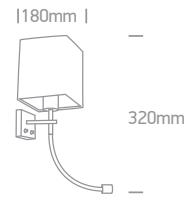

The Hotel Range Metal

With 2 x ON/OFF Switches.

Suitable for E27 LED lamp.

C-A++

IP20

With 2 x ON/OFF Switches.

Suitable for E27 LED lamp.

C-A++

IP20

With 2 x ON/OFF Switches.

Suitable for E27 LED lamp.

C-A++

IP20

With 2 x ON/OFF Switches.

C-A++

new

IP20

Order Code	Colour	Light Colour	CCT (K)	Watts	Lumen (lm)	Input	Class		Notes
65138/MC/W	Brushed chrome	Warm white	3000K	3W LED + 40W E27	100lm	230V		8	Complete with 500mA driver
61044/C/W	Chrome	Warm white	3000K	3W LED + 40W E27	100lm	230V		6	Complete with 500mA driver
61074/C/W	Chrome	Warm white	3000K	3W LED + 40W E27	100lm	100-240V		8	Complete with 500mA driver
61080/W/W	White	Warm white	3000K	3W LED + 40W E27	150lm	230V		4	Complete with 700mA driver
61080/C/W	Chrome	Warm white	3000K	3W LED + 40W E27	150lm	230V		4	Complete with 700mA driver