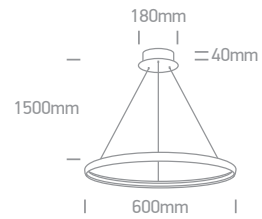

LED Pendant Rings

63048 | 19W | SMD 2835 | Steel + aluminium

LED BUILT IN
80 CRI CE 2 YEAR

IP20

63048 | 19W | SMD 2835 | Steel + aluminium

LED BUILT IN
80 CRI CE 2 YEAR

IP20

63048 | 19W | SMD 2835 | Steel + aluminium

LED BUILT IN
80 CRI CE 2 YEAR

IP20

Order Code	Colour	Light Colour	CCT (K)	Watts	Lumen (lm)	Input	Class	📦	Notes
63048/W	White	Warm white	3000K	19W	1000lm	230V	⊕	1	Complete with 24V DC driver
63048/B	Black	Warm white	3000K	19W	1000lm	230V	⊕	1	Complete with 24V DC driver
63048/C	Chrome	Warm white	3000K	19W	1000lm	230V	⊕	1	Complete with 24V DC driver