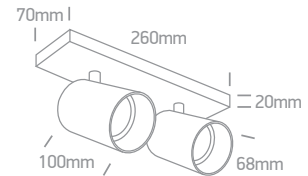

one

The Retro GU10 Spots

65105N | 10W | MR16 | GU10 | Aluminium

DARK LIGHT
IP20

65205N | 2x10W | MR16 | GU10 | Aluminium

DARK LIGHT
IP20

65305N | 3x10W | MR16 | GU10 | Aluminium

DARK LIGHT
IP20

65105NA | 10W | MR16 | GU10 | Aluminium

With switch.

DARK LIGHT
IP20

Order Code	Colour	Reflector	Watts	Input	Class		Notes
65105N/W	White	Black	10W	100-240V		24	-
65105N/B	Black	Brass	10W	100-240V		24	-
65205N/W	White	Black	2x10W	100-240V		12	-
65205N/B	Black	Brass	2x10W	100-240V		12	-
65305N/W	White	Black	3x10W	100-240V		12	-
65305N/B	Black	Brass	3x10W	100-240V		12	-
65105NA/W	White	Black	10W	100-240V		24	-
65105NA/B	Black	Brass	10W	100-240V		24	-