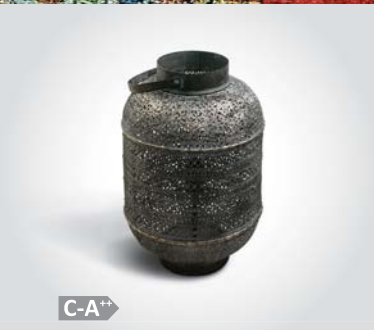

61048A | 40W | E27 | Metal | Table lamp

IP20

Suitable for 9G06F LED flame lamp.

61048B | 40W | E27 | Metal | Floor lamp

IP20

Suitable for 9G06F LED flame lamp.

Order Code	Colour	Watts	Input	Class		Notes
61048A	Antique oriental	40W	100-240V		1	-
61048B	Antique oriental	40W	100-240V		1	-

The Oriental Range

Metal

61050A | 40W | E27 | Metal | Table lamp

IP20

Suitable for 9G06F LED flame lamp.

61050B | 40W | E27 | Metal | Floor lamp

IP20

Suitable for 9G06F LED flame lamp.