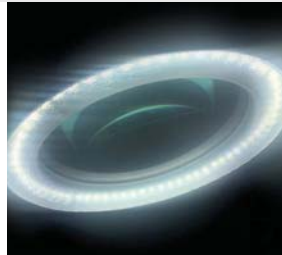

one

The Magnifying Lens LED Lamp

61066 | 8W | SMD 2835 | Plastic

Magnifying lens.

A-A+

LED BUILT IN 80 CRI
ADJUSTABLE CE 2 YEAR

IP20

61066T | White floor stand for 61066