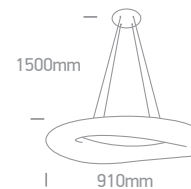

Order Code	Colour	Light Colour	CCT (K)	Watts	Lumen (lm)	Input	Class		Notes
63110C/W	White	Warm white	3000K	80W	6400lm	230V		1	Complete with 1000mA drivers
63110D/W	White	Warm white	3000K	108W	8700lm	230V		1	Complete with 1300mA drivers