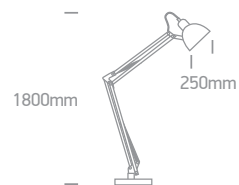

Order Code	Battery		Notes
9C004A/F	2xAA	24	Batteries included
9C004B/F	2xAA	24	Batteries included
9C002/F	2xC	24	Batteries not included

one

Retro Floor Lamp

Metal

B-A**

IP20

61058A | 26W | E27 | Metal

Suitable for E27 LED lamp.