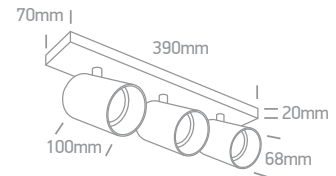

65105NA | 10W | MR16 | GU10 | Aluminium

With switch.