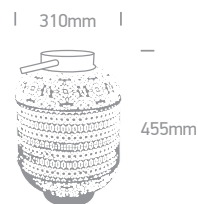

61048A | 40W | E27 | Metal | Table lamp

IP20

Suitable for 9G06F LED flame lamp.

61048B | 40W | E27 | Metal | Floor lamp

IP20

Suitable for 9G06F LED flame lamp.

Order Code	Colour	Watts	Input	Class		Notes
61048A	Antique oriental	40W	100-240V		1	-
61048B	Antique oriental	40W	100-240V		1	-

The Oriental Range

Metal

61050A | 40W | E27 | Metal | Table lamp

IP20

Suitable for 9G06F LED flame lamp.

61050B | 40W | E27 | Metal | Floor lamp

IP20

Suitable for 9G06F LED flame lamp.