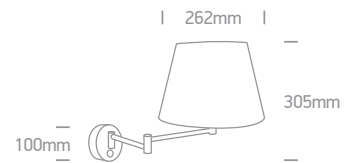

The Hotel Range Metal

C-A**

IP20

C-A**

IP20

C-A**

IP20

Order Code	Colour	Watts	Input	Class		Notes
61046/MC	Brushed chrome	40W	100-240V		8	With ON/OFF Switch
61076/C	Chrome	40W	100-240V		12	With ON/OFF Switch
61078/C	Chrome	40W	100-240V		8	With ON/OFF Switch