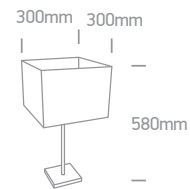

Order Code	Colour	Light Colour	CCT (K)	Watts	Lumen (lm)	Input	Class		Notes
61044A/C/W	Chrome	Warm white	3000K	3W LED + 40W E27	100lm	230V		1	Complete with driver
61042A/MC	Brushed chrome	-	-	40W	-	100-240V		1	-