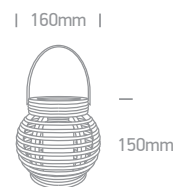

one

The LED Flickering Candles

9C006 | LED | Flickering flame | Metal + glass

ON/OFF and 5 hours timer functions.

IP20

9C008 | LED | Flickering flame | Plastic

ON/OFF and 5 hours timer functions.

IP20