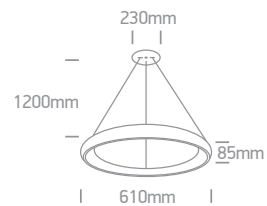

Order Code	Colour	Light Colour	CCT (K)	Watts	Lumen (lm)	Input	Class		Notes
63050/W	White	Warm white	3000K	40W	2250lm	230V		1	Complete with 24V DC driver
63050/B	Black	Warm white	3000K	40W	2250lm	230V		1	Complete with 24V DC driver
62144NB/W/W	White	Warm white	3000K	50W	2750lm	230V		1	Complete with 1200mA driver
62144NB/B/W	Black	Warm white	3000K	50W	2750lm	230V		1	Complete with 1200mA driver