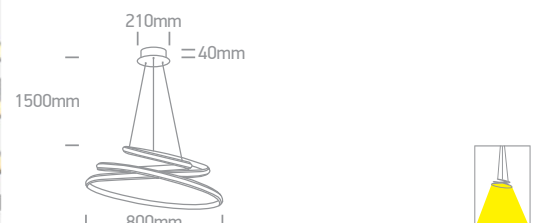

LED Pendant Rings

63046 | 25W | SMD 2835 | Steel + aluminium

Oval shape.

IP20

63046A | 45W | SMD 2835 | Steel + aluminium

IP20

63046B | 50W | SMD 2835 | Steel + aluminium

IP20