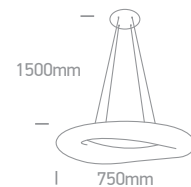

63110D | 108W | SMD 2835 | Metal base + PC