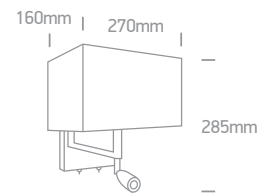

The Hotel Range Metal

With 2 x ON/OFF Switches.

Suitable for E27 LED lamp.

C-A++

IP20

With 2 x ON/OFF Switches.

Suitable for E27 LED lamp.

C-A++

IP20

With 2 x ON/OFF Switches.

Suitable for E27 LED lamp.

C-A++

IP20

With 2 x ON/OFF Switches.

C-A++

new

IP20

Order Code	Colour	Light Colour	CCT (K)	Watts	Lumen (lm)	Input	Class		Notes
65138/MC/W	Brushed chrome	Warm white	3000K	3W LED + 40W E27	100lm	230V		8	Complete with 500mA driver
61044/C/W	Chrome	Warm white	3000K	3W LED + 40W E27	100lm	230V		6	Complete with 500mA driver
61074/C/W	Chrome	Warm white	3000K	3W LED + 40W E27	100lm	100-240V		8	Complete with 500mA driver
61080/W/W	White	Warm white	3000K	3W LED + 40W E27	150lm	230V		4	Complete with 700mA driver
61080/C/W	Chrome	Warm white	3000K	3W LED + 40W E27	150lm	230V		4	Complete with 700mA driver