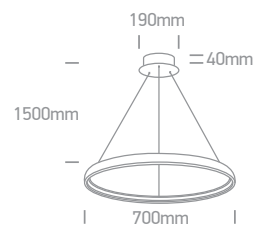

62144NB | 50W | SMD 2835 | Metal