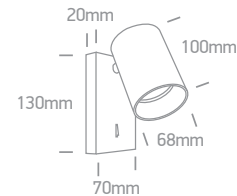

Order Code	Colour	Reflector	Watts	Input	Class		Notes
65105N/W	White	Black	10W	100-240V		24	-
65105N/B	Black	Brass	10W	100-240V		24	-
65205N/W	White	Black	2x10W	100-240V		12	-
65205N/B	Black	Brass	2x10W	100-240V		12	-
65305N/W	White	Black	3x10W	100-240V		12	-
65305N/B	Black	Brass	3x10W	100-240V		12	-
65105NA/W	White	Black	10W	100-240V		24	-
65105NA/B	Black	Brass	10W	100-240V		24	-