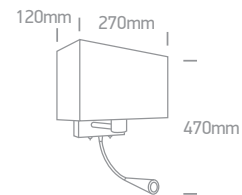

The Hotel Range Metal

With 2 x ON/OFF Switches.

Suitable for E27 LED lamp.

C-A++

IP20

With 2 x ON/OFF Switches.

Suitable for E27 LED lamp.

C-A++

IP20

With 2 x ON/OFF Switches.

Suitable for E27 LED lamp.

C-A++

IP20

With 2 x ON/OFF Switches.

C-A++

new

IP20

Order Code	Colour	Light Colour	CCT (K)	Watts	Lumen (lm)	Input	Class		Notes
65138/MC/W	Brushed chrome	Warm white	3000K	3W LED + 40W E27	100lm	230V		8	Complete with 500mA driver
61044/C/W	Chrome	Warm white	3000K	3W LED + 40W E27	100lm	230V		6	Complete with 500mA driver
61074/C/W	Chrome	Warm white	3000K	3W LED + 40W E27	100lm	100-240V		8	Complete with 500mA driver
61080/W/W	White	Warm white	3000K	3W LED + 40W E27	150lm	230V		4	Complete with 700mA driver
61080/C/W	Chrome	Warm white	3000K	3W LED + 40W E27	150lm	230V		4	Complete with 700mA driver