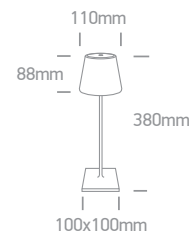

Order Code	Colour	Light Colour	CCT (K)	Watts	Lumen (lm)	Class	Box	Notes
61082/W	White	Warm white	3000K	2,2W	190lm	III	6	2x2200mAh lithium battery