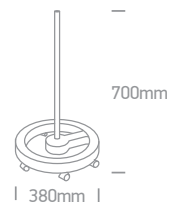

1

Order Code	Colour	Light Colour	CCT (K)	Watts	Lumen (lm)	Input	Class	Notes
61066/W	White	Daylight	6000K	8W	760lm	230V	4	Complete with driver