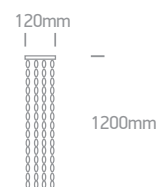

Order Code	Colour	Watts	Input	Class	S				Notes
10105C4/C	Chrome	50W	12V		40cm	72mm	50mm	4	-