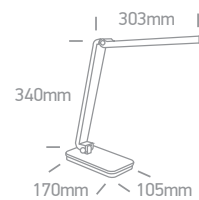

Reading LED Lamps

61070 | 5W | SMD 2835 | Dimmable | Plastic

61068 | 15W | LED | Variable colour temperature | Dimmable | ABS

61068B | 12W | SMD 2835 | Dimmable | ABS

61072 | 6W | SMD 2835 | Dimmable | ABS