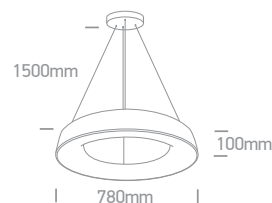

Order Code	Colour	Light Colour	CCT (K)	Watts	Lumen (lm)	Beam Angle	Input	Class		Notes
62142NB/W/W	White	Warm white	3000K	42W	2520lm	-	230V		1	Complete with 1000mA driver
62142NB/AN/W	Anthracite	Warm white	3000K	42W	2520lm	-	230V		1	Complete with 1000mA driver
62180NB/W/W	White	Warm white	3000K	80W	4400lm	120°	230V		1	Complete with 1000mA drivers
62180NB/B/W	Black	Warm white	3000K	80W	4400lm	120°	230V		1	Complete with 1000mA drivers