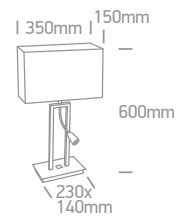

C-A++

IP20

61042A | 40W | E27 | Metal + white fabric shade