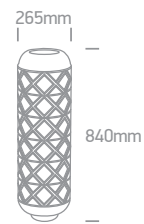

61048A | 40W | E27 | Metal | Table lamp

IP20

Suitable for 9G06F LED flame lamp.

61048B | 40W | E27 | Metal | Floor lamp

IP20

Suitable for 9G06F LED flame lamp.

Order Code	Colour	Watts	Input	Class		Notes
61048A	Antique oriental	40W	100-240V		1	-
61048B	Antique oriental	40W	100-240V		1	-