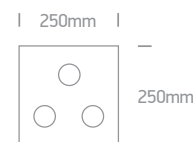

IP20
offer

Order Code	Colour	Watts	Input	Class		Notes
65105A/MC	Brushed chrome	50W	100-240V		20	-
65305B/MC	Brushed chrome	3x40W	100-240V		10	-

Outdoor Floor Lamp

Die cast + PC

B-A**

IP65

61040 | 20W | E27 | Die cast + PC