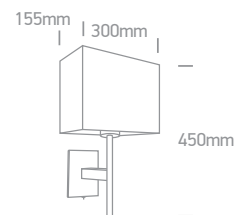

C-A**

IP20

Order Code	Colour	Watts	Input	Class		Notes
61046/MC	Brushed chrome	40W	100-240V		8	With ON/OFF Switch
61076/C	Chrome	40W	100-240V		12	With ON/OFF Switch
61078/C	Chrome	40W	100-240V		8	With ON/OFF Switch